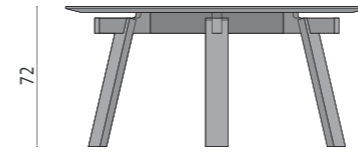

model: INNO
design: ENZO BERTI
table base: LARCH VINTAGE, WALNUT OILED or LARCH COLOURED
table top: LARCH VINTAGE, WALNUT OILED, LARCH COLOURED or CALACATTA MARBLE
dimensions: 260x100 - 240x90 - 220x90 - 160x160 cm

model: DOLMEN
design: ENZO BERTI
material: CALACATTA MARBLE with wood and steel accessories
dimensions: 260x80 cm

model: ODE
design: ENZO BERTI
table base: LARCH VINTAGE, WALNUT OILED or LARCH COLOURED
table top: LARCH VINTAGE, WALNUT OILED, LARCH COLOURED or GLASS
dimensions: 260x100 - 240x90 - 220x90 cm

model: VERSO QUADRO
design: ENZO BERTI
materials: LARCH VINTAGE, WALNUT OILED or LARCH COLOURED
dimensions: 260x100 - 240x100 - 220x90 - 160x160 - 140x140 cm

model: VERSO TONDO
design: ENZO BERTI
materials: LARCH VINTAGE, WALNUT OILED or LARCH COLOURED
dimensions: diameter 140, 160 or 180 cm