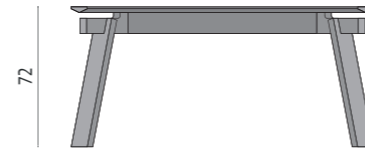

model: DOLMEN
design: ENZO BERTI
material: CALACATTA MARBLE with wood and steel accessories
dimensions: 260x80 cm

model: ODE
design: ENZO BERTI
table base: LARCH VINTAGE, WALNUT OILED or LARCH COLOURED
table top: LARCH VINTAGE, WALNUT OILED, LARCH COLOURED or GLASS
dimensions: 260x100 - 240x90 - 220x90 cm

model: VERSO QUADRO
design: ENZO BERTI
materials: LARCH VINTAGE, WALNUT OILED or LARCH COLOURED
dimensions: 260x100 - 240x100 - 220x90 - 160x160 - 140x140 cm

model: VERSO TONDO
design: ENZO BERTI
materials: LARCH VINTAGE, WALNUT OILED or LARCH COLOURED
dimensions: diameter 140, 160 or 180 cm