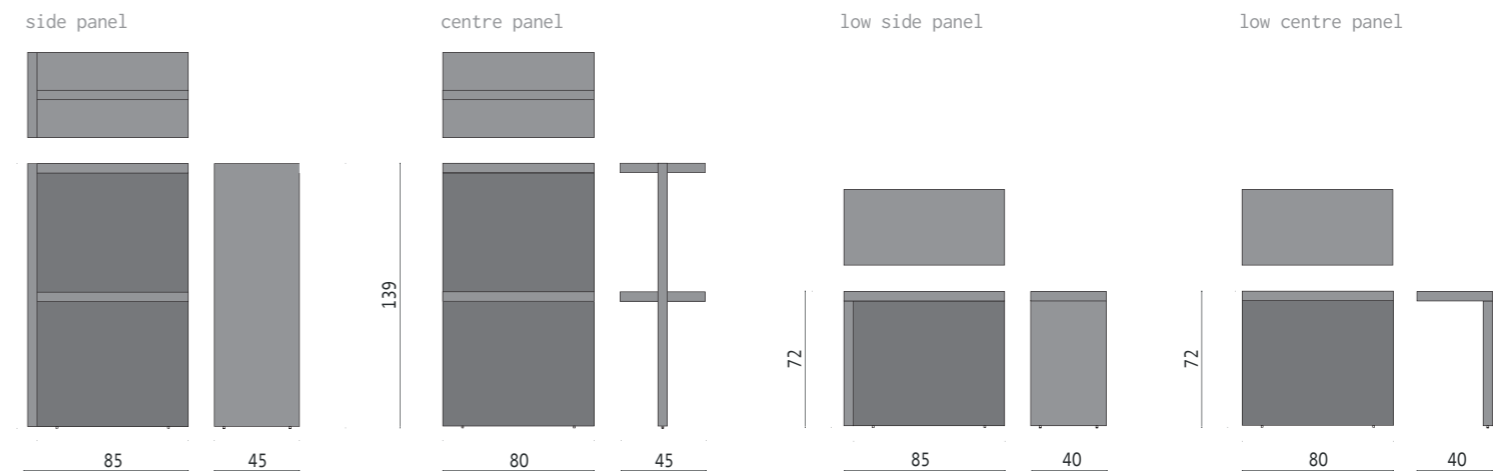

model: INNO
design: ENZO BERTI
table base: LARCH VINTAGE, WALNUT OILED or LARCH COLOURED
table top: LARCH VINTAGE, WALNUT OILED, LARCH COLOURED or CALACATTA MARBLE
dimensions: 260x100 - 240x90 - 220x90 - 160x160 cm

model: DOLMEN
design: ENZO BERTI
material: CALACATTA MARBLE with wood and steel accessories
dimensions: 260x80 cm

model: ODE
design: ENZO BERTI
table base: LARCH VINTAGE, WALNUT OILED or LARCH COLOURED
table top: LARCH VINTAGE, WALNUT OILED, LARCH COLOURED or GLASS
dimensions: 260x100 - 240x90 - 220x90 cm

model: VERSO QUADRO
design: ENZO BERTI
materials: LARCH VINTAGE, WALNUT OILED or LARCH COLOURED
dimensions: 260x100 - 240x100 - 220x90 - 160x160 - 140x140 cm

model: VERSO TONDO
design: ENZO BERTI
materials: LARCH VINTAGE, WALNUT OILED or LARCH COLOURED
dimensions: diameter 140, 160 or 180 cm

model: ACCENTO
design: ENZO BERTI
table base: LARCH VINTAGE, WALNUT OILED or LARCH COLOURED
table top: LARCH VINTAGE, WALNUT OILED, LARCH COLOURED or CALACATTA MARBLE
dimensions: 260x100 - 240x90 - 220x90 - 200x90 cm