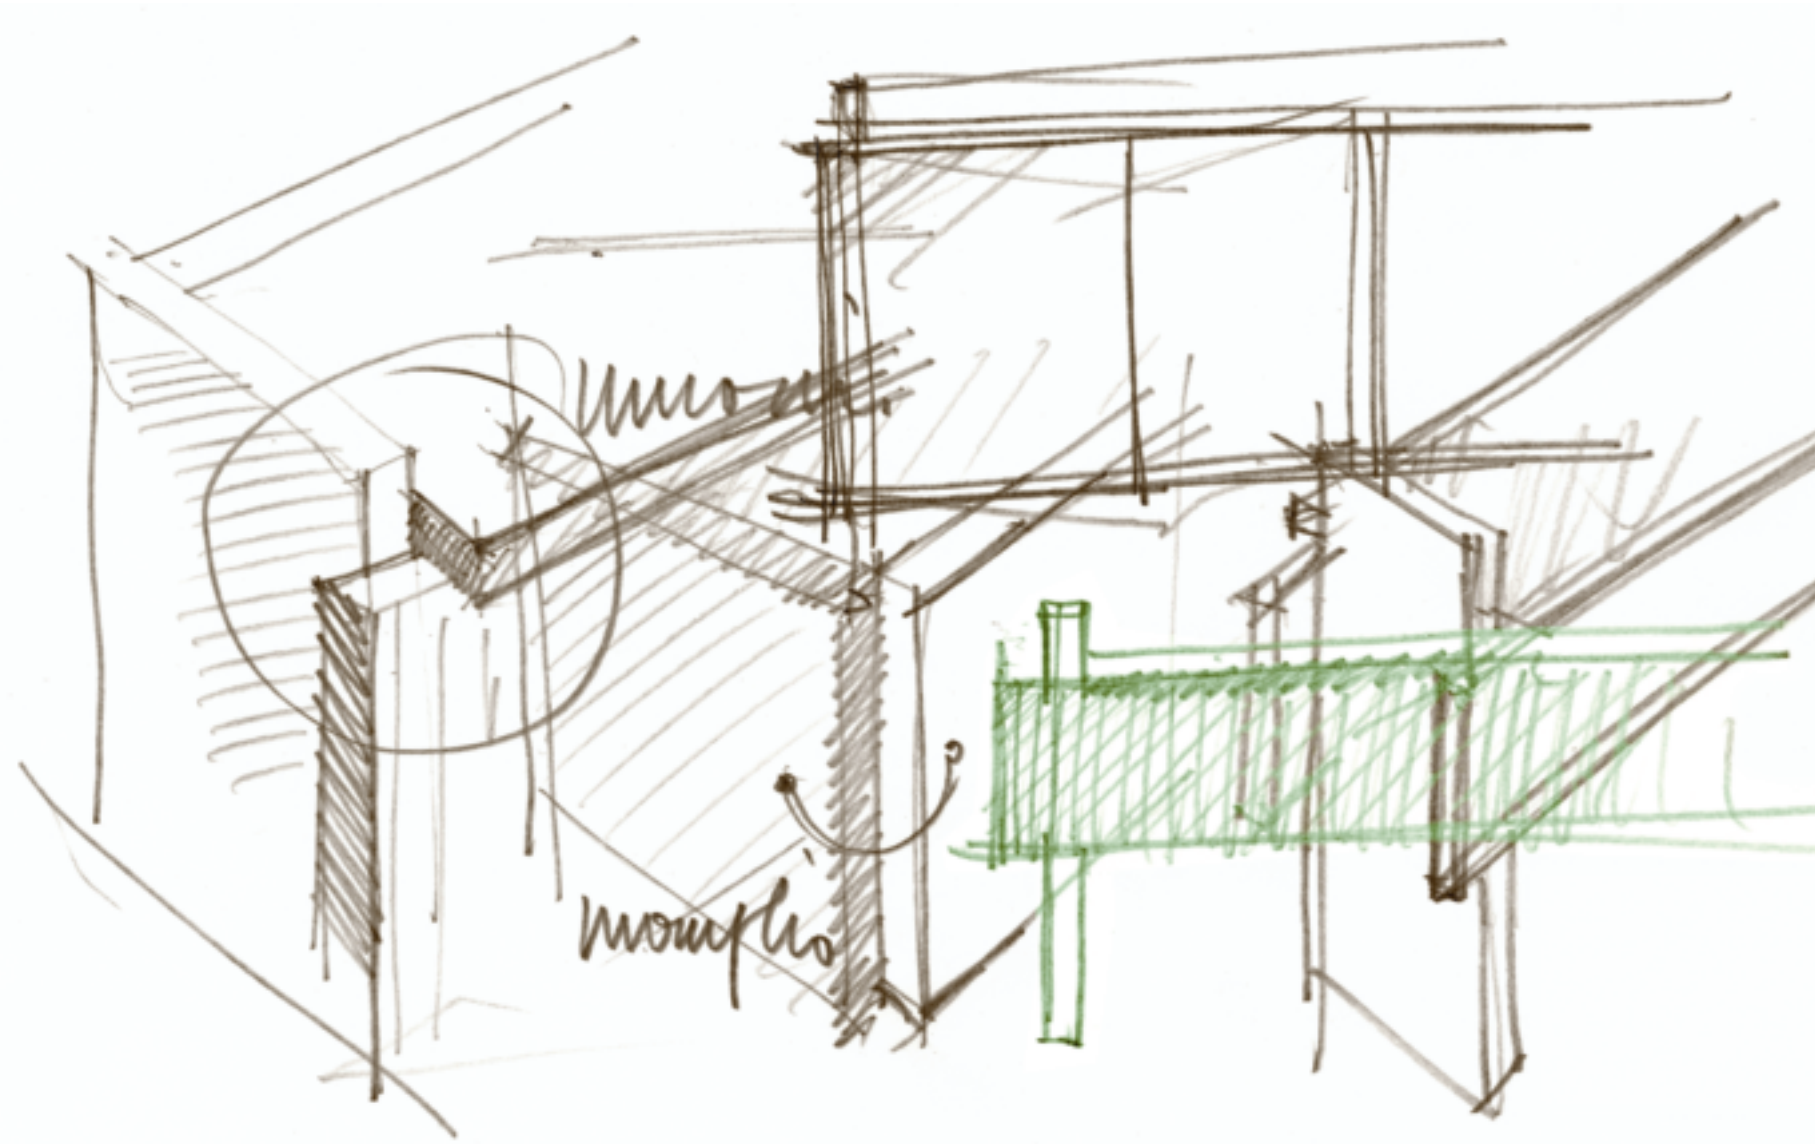

L A N D O

CONVIVIO COLLECTION
design enzo berti