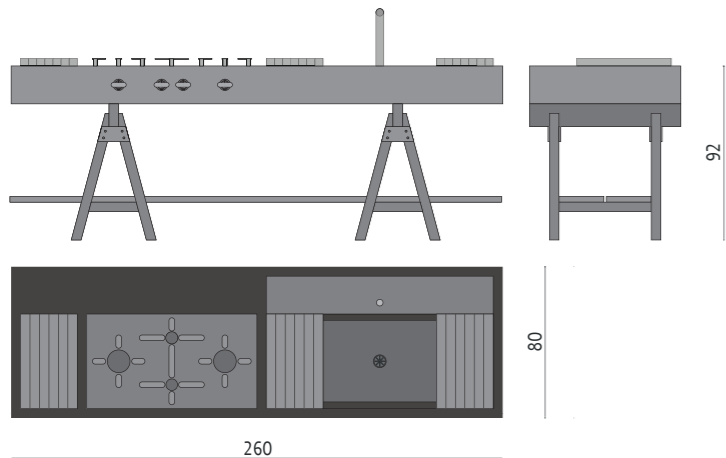

model: INNO
design: ENZO BERTI
table base: LARCH VINTAGE, WALNUT OILED or LARCH COLOURED
table top: LARCH VINTAGE, WALNUT OILED, LARCH COLOURED or CALACATTA MARBLE
dimensions: 260x100 - 240x90 - 220x90 - 160x160 cm

model: DOLMEN
design: ENZO BERTI
material: CALACATTA MARBLE with wood and steel accessories
dimensions: 260x80 cm

model: ODE
design: ENZO BERTI
table base: LARCH VINTAGE, WALNUT OILED or LARCH COLOURED
table top: LARCH VINTAGE, WALNUT OILED, LARCH COLOURED or GLASS
dimensions: 260x100 - 240x90 - 220x90 cm

model: VERSO QUADRO
design: ENZO BERTI
materials: LARCH VINTAGE, WALNUT OILED or LARCH COLOURED
dimensions: 260x100 - 240x100 - 220x90 - 160x160 - 140x140 cm

model: VERSO TONDO
design: ENZO BERTI
materials: LARCH VINTAGE, WALNUT OILED or LARCH COLOURED
dimensions: diameter 140, 160 or 180 cm

model: ARIA
design: ENZO BERTI
material: LARCH VINTAGE, WALNUT OILED or LARCH COLOURED
dimensions: diameter 140, 160 cm

model: DISTICO
design: ENZO BERTI
table base: LARCH VINTAGE, WALNUT OILED or LARCH COLOURED
table top: LARCH VINTAGE, WALNUT OILED, LARCH COLOURED , GLASS or ZINC
dimensions: 260x100 - 240x90 - 220x90 - 200x90 cm