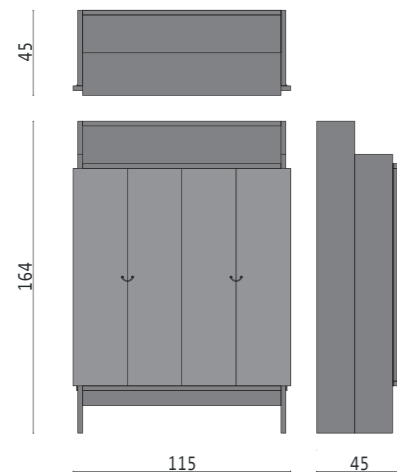

model: NOVELLA
design: ENZO BERTI
material: LARCH VINTAGE, WALNUT OILED with or without coloured interiors

NOVELLA

NOVELLA MAXI

NOVELLA UP