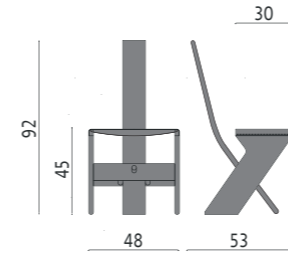

model: VERSO QUADRO
design: ENZO BERTI
materials: LARCH VINTAGE, WALNUT OILED or LARCH COLOURED
dimensions: 260x100 - 240x100 - 220x90 - 160x160 - 140x140 cm

model: VERSO TONDO
design: ENZO BERTI
materials: LARCH VINTAGE, WALNUT OILED or LARCH COLOURED
dimensions: diameter 140, 160 or 180 cm

model: ACCENTO
design: ENZO BERTI
table base: LARCH VINTAGE, WALNUT OILED or LARCH COLOURED
table top: LARCH VINTAGE, WALNUT OILED, LARCH COLOURED or CALACATTA MARBLE
dimensions: 260x100 - 240x90 - 220x90 - 200x90 cm

model: ARIA
design: ENZO BERTI
material: LARCH VINTAGE, WALNUT OILED or LARCH COLOURED
dimensions: diameter 140, 160 cm

model: DISTICO
design: ENZO BERTI
table base: LARCH VINTAGE, WALNUT OILED or LARCH COLOURED
table top: LARCH VINTAGE, WALNUT OILED, LARCH COLOURED , GLASS or ZINC
dimensions: 260x100 - 240x90 - 220x90 - 200x90 cm

model: CANONE
design: ENZO BERTI
materials: LARCH VINTAGE, WALNUT OILED or LARCH COLOURED

model: IPERBOLE
design: ENZO BERTI
table base: LARCH VINTAGE, WALNUT OILED or LARCH COLOURED
table top: LARCH VINTAGE, WALNUT OILED or LARCH COLOURED
dimensions: 260x90 - 240x80 - 220x80 - 200x80 cm