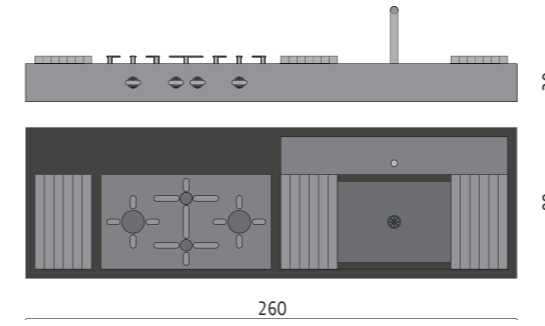

model: WAINSCOT system
design: ENZO BERTI
material: LARCH VINTAGE or WALNUT OILED