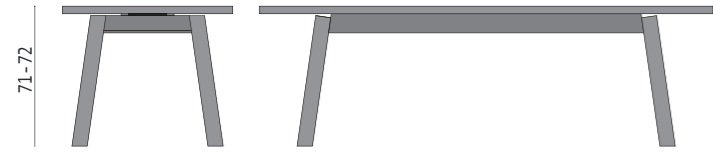

model: DOLMEN
design: ENZO BERTI
material: CALACATTA MARBLE with wood and steel accessories
dimensions: 260x80 cm

model: ODE
design: ENZO BERTI
table base: LARCH VINTAGE, WALNUT OILED or LARCH COLOURED
table top: LARCH VINTAGE, WALNUT OILED, LARCH COLOURED or GLASS
dimensions: 260x100 - 240x90 - 220x90 cm

model: VERSO QUADRO
design: ENZO BERTI
materials: LARCH VINTAGE, WALNUT OILED or LARCH COLOURED
dimensions: 260x100 - 240x100 - 220x90 - 160x160 - 140x140 cm

model: VERSO TONDO
design: ENZO BERTI
materials: LARCH VINTAGE, WALNUT OILED or LARCH COLOURED
dimensions: diameter 140, 160 or 180 cm

model: ACCENTO
design: ENZO BERTI
table base: LARCH VINTAGE, WALNUT OILED or LARCH COLOURED
table top: LARCH VINTAGE, WALNUT OILED, LARCH COLOURED or CALACATTA MARBLE
dimensions: 260x100 - 240x90 - 220x90 - 200x90 cm

model: ARIA
design: ENZO BERTI
material: LARCH VINTAGE, WALNUT OILED or LARCH COLOURED
dimensions: diameter 140, 160 cm

model: DISTICO
design: ENZO BERTI
table base: LARCH VINTAGE, WALNUT OILED or LARCH COLOURED
table top: LARCH VINTAGE, WALNUT OILED, LARCH COLOURED , GLASS or ZINC
dimensions: 260x100 - 240x90 - 220x90 - 200x90 cm