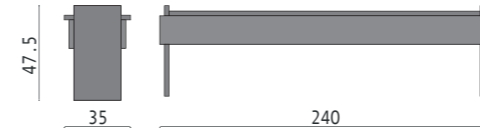

model: SONETTO
design: ENZO BERTI
materials: LARCH VINTAGE, WALNUT OILED or LARCH COLOURED
dimensions: 260x35 - 240x35 - 220x35 - 200x35 cm