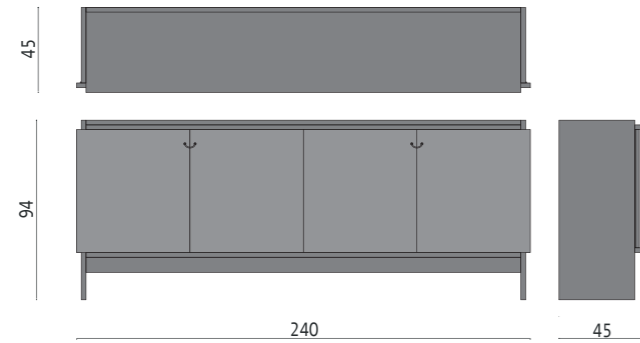

NOVELLA MAXI