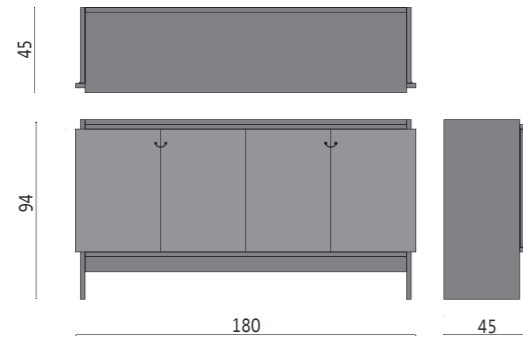

model: NOVELLA
design: ENZO BERTI
material: LARCH VINTAGE, WALNUT OILED with or without coloured interiors

NOVELLA