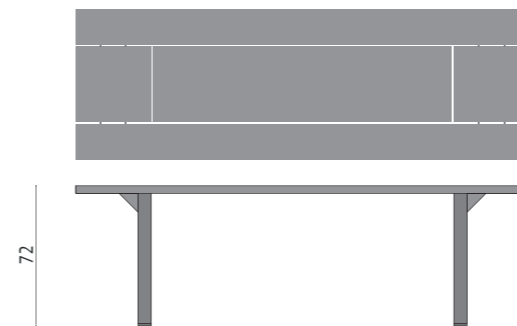

model: ARIA
design: ENZO BERTI
material: LARCH VINTAGE, WALNUT OILED or LARCH COLOURED
dimensions: diameter 140, 160 cm

model: DISTICO
design: ENZO BERTI
table base: LARCH VINTAGE, WALNUT OILED or LARCH COLOURED
table top: LARCH VINTAGE, WALNUT OILED, LARCH COLOURED , GLASS or ZINC
dimensions: 260x100 - 240x90 - 220x90 - 200x90 cm

model: CANONE
design: ENZO BERTI
materials: LARCH VINTAGE, WALNUT OILED or LARCH COLOURED

model: IPERBOLE
design: ENZO BERTI
table base: LARCH VINTAGE, WALNUT OILED or LARCH COLOURED
table top: LARCH VINTAGE, WALNUT OILED or LARCH COLOURED
dimensions: 260x90 - 240x80 - 220x80 - 200x80 cm